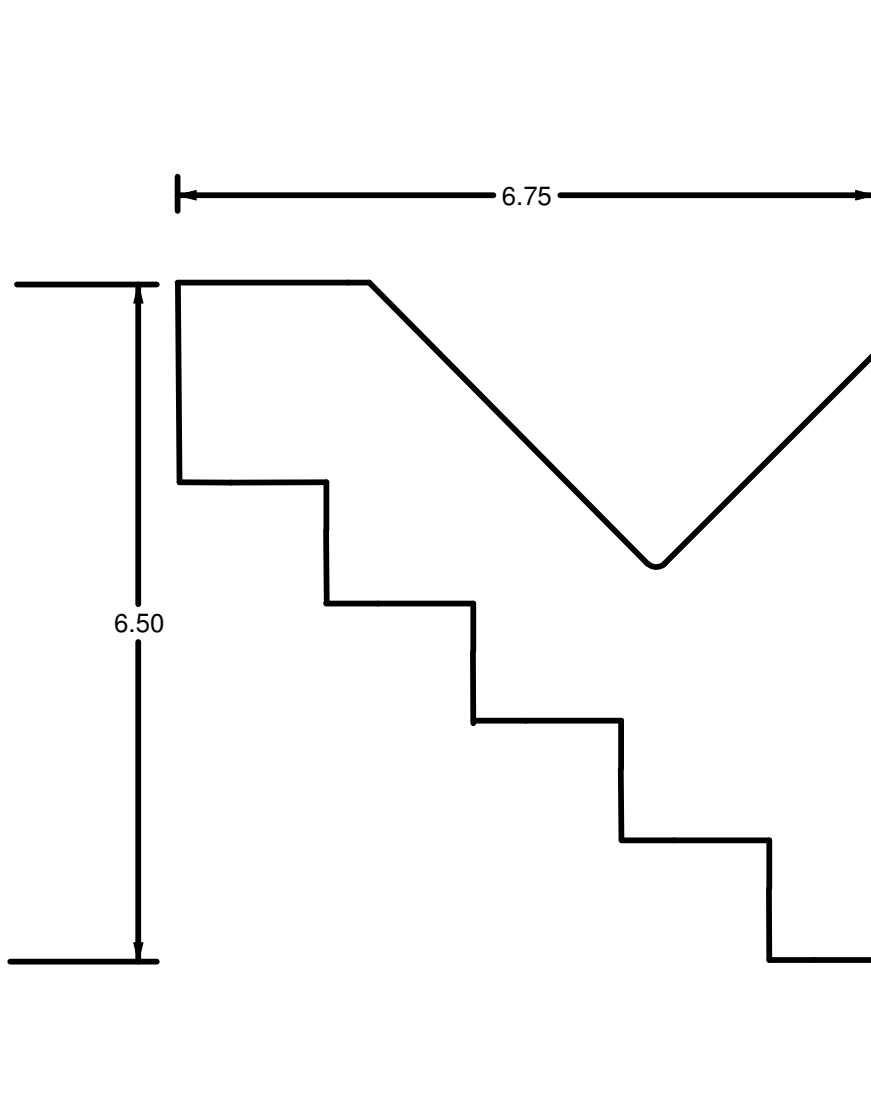

RECCOMENDED TO BE USED WITH LED STRIP FIXTURE  
LED FLEXIBLE TAPE  
CAN BE SCALED TO FIT T5 OR T8 FLUORESCENT, CONSULT FACTORY

FIRE RATED - ASTME-84

**MATERIAL:** CONSTRUCTED FROM AN EXTRUDED POLYSTYRENE BASE, A FLEXIBLE CEMENTITIOUS BASECOAT AND A REVOLUTIONARY, SMOOTH POLYMER MODIFIED PLASTER FINISH.

**NOTES:** THE LOOK AND FEEL OF A SEAMLESS PLASTER COVE FABRICATED IN 8' LENGTHS, CUT AND MITRED TO FIT, THEN PRIMED AND PAINTED IN THE FIELD.

LUMAROC MOUNTS TO THE WALL USING SHEET ROCK SCREWS AND A GYPSUM BASED DRYWALL COMPOUND TO THE BACK AND TO THE JOINTS.

LIGHT WEIGHT DESIGN.  
LUMAROC IS A STABLE LUMINAIRE FITTING THAT WILL NOT CRACK SHRINK OR SWELL.

## LUMAROC MODERN STEP LRMS-6750-6500

SCALE:  
NONE

DATE:  
09/10/2011

DRAWN BY:  
MJW

SHEET:  
1 of 1